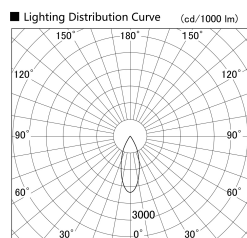

Item no. DD140-2030WB9035D

Series Name: cledy spark (deep cone)
(DD140-D)

Installation	Recessed mount
Type	cledy spark (deep cone) (DD140-D)
Fixture wattage	21W
Beam angle	37
Color Temp.	3500K
CRI	Ra>90
Luminous	1876 lm
Body	Die-castaluminumalloy
Body finish	N/A
Trim finish	Black
Reflector finish	White
IP Rate	IP20
Light source	COB module
Input Voltage	AC220~240V
Dimming Type	Non-Dimmable
Certificate	CE,CCC
Cut Hole	100mm