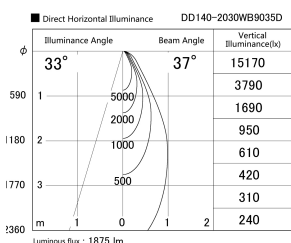

Item no. DD140-2030WB9035D

Series Name: cledy spark (deep cone)
(DD140-D)

Installation	Recessed mount
Type	cledy spark (deep cone) (DD140-D)
Fixture wattage	21W
Beam angle	37
Color Temp.	3500K
CRI	Ra>90
Luminous	1876 lm
Body	Die-castaluminumalloy
Body finish	N/A
Trim finish	Black
Reflector finish	White
IP Rate	IP20
Light source	COB module
Input Voltage	AC220~240V
Dimming Type	Non-Dimmable
Certificate	CE,CCC
Cut Hole	100mm