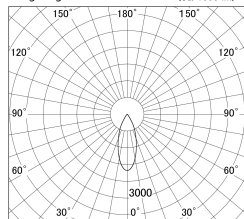

Item no. DD140-0830WB9040D

Series Name: cledy spark (deep cone)
(DD140-D)

Installation	Recessed mount
Type	cledy spark (deep cone) (DD140-D)
Fixture wattage	7.5W
Beam angle	37
Color Temp.	4000K
CRI	Ra>90
Luminous	721 lm
Body	Die-cast aluminum alloy
Body finish	N/A
Trim finish	Black
Reflector finish	White
IP Rate	IP20
Light source	COB module
Input Voltage	AC220~240V
Dimming Type	Non-Dimmable
Certificate	CE,CCC
Cut Hole	100mm

■ Lighting Distribution Curve (cd/1000 lm)