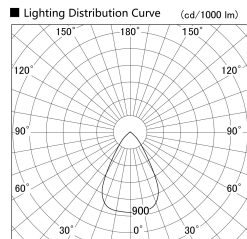

Item no. DD140-0850WB9040D

Series Name: cledy spark (deep cone)
(DD140-D)

Installation	Recessed mount
Type	cledy spark (deep cone) (DD140-D)
Fixture wattage	7.5W
Beam angle	63
Color Temp.	4000K
CRI	Ra>90
Luminous	691 lm
Body	Die-cast aluminum alloy
Body finish	N/A
Trim finish	Black
Reflector finish	White
IP Rate	IP20
Light source	COB module
Input Voltage	AC220~240V
Dimming Type	Non-Dimmable
Certificate	CE,CCC
Cut Hole	100mm