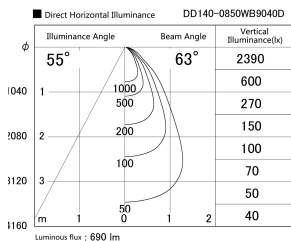

Item no. DD140-0850WB9040D

Series Name: cledy spark (deep cone)
(DD140-D)

Installation	Recessed mount
Type	cledy spark (deep cone) (DD140-D)
Fixture wattage	7.5W
Beam angle	63
Color Temp.	4000K
CRI	Ra>90
Luminous	691 lm
Body	Die-cast aluminum alloy
Body finish	N/A
Trim finish	Black
Reflector finish	White
IP Rate	IP20
Light source	COB module
Input Voltage	AC220~240V
Dimming Type	Non-Dimmable
Certificate	CE,CCC
Cut Hole	100mm