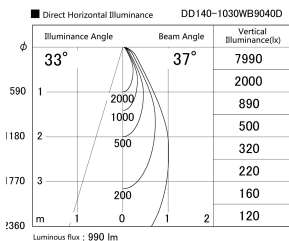

Item no. DD140-1030WB9040D

Series Name: cledy spark (deep cone)  
(DD140-D)

Installation	Recessed mount
Type	cledy spark (deep cone) (DD140-D)
Fixture wattage	10.5W
Beam angle	37
Color Temp.	4000K
CRI	Ra>90
Luminous	988 lm
Body	Die-cast aluminum alloy
Body finish	N/A
Trim finish	Black
Reflector finish	White
IP Rate	IP20
Light source	COB module
Input Voltage	AC220~240V
Dimming Type	Non-Dimmable
Certificate	CE,CCC
Cut Hole	100mm