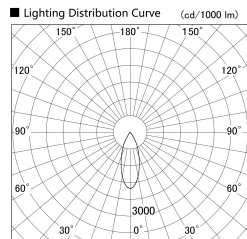

Item no. DD140-1030WB9040D

Series Name: cledy spark (deep cone)  
(DD140-D)

Installation	Recessed mount
Type	cledy spark (deep cone) (DD140-D)
Fixture wattage	10.5W
Beam angle	37
Color Temp.	4000K
CRI	Ra>90
Luminous	988 lm
Body	Die-cast aluminum alloy
Body finish	N/A
Trim finish	Black
Reflector finish	White
IP Rate	IP20
Light source	COB module
Input Voltage	AC220~240V
Dimming Type	Non-Dimmable
Certificate	CE,CCC
Cut Hole	100mm