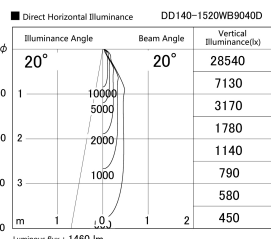

Item no. DD140-1520WB9040D

Series Name: cledy spark (deep cone)
(DD140-D)

Installation	Recessed mount
Type	cledy spark (deep cone) (DD140-D)
Fixture wattage	14W
Beam angle	20
Color Temp.	4000K
CRI	Ra>90
Luminous	1459 lm
Body	Die-castaluminumalloy
Body finish	N/A
Trim finish	Black
Reflector finish	White
IP Rate	IP20
Light source	COB module
Input Voltage	AC220~240V
Dimming Type	Non-Dimmable
Certificate	CE,CCC
Cut Hole	100mm