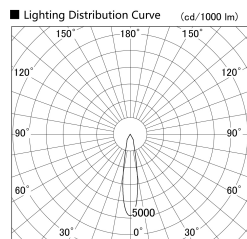

Item no. DD140-1520WB9040D

Series Name: cledy spark (deep cone)
(DD140-D)

Installation	Recessed mount
Type	cledy spark (deep cone) (DD140-D)
Fixture wattage	14W
Beam angle	20
Color Temp.	4000K
CRI	Ra>90
Luminous	1459 lm
Body	Die-castaluminumalloy
Body finish	N/A
Trim finish	Black
Reflector finish	White
IP Rate	IP20
Light source	COB module
Input Voltage	AC220~240V
Dimming Type	Non-Dimmable
Certificate	CE,CCC
Cut Hole	100mm