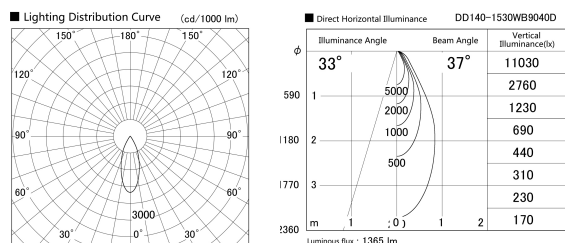

Item no. DD140-1530WB9040D

Series Name: cledy spark (deep cone)
(DD140-D)

Installation	Recessed mount
Type	cledy spark (deep cone) (DD140-D)
Fixture wattage	14W
Beam angle	37
Color Temp.	4000K
CRI	Ra>90
Luminous	1363 lm
Body	Die-cast aluminum alloy
Body finish	N/A
Trim finish	Black
Reflector finish	White
IP Rate	IP20
Light source	COB module
Input Voltage	AC220~240V
Dimming Type	Non-Dimmable
Certificate	CE,CCC
Cut Hole	100mm