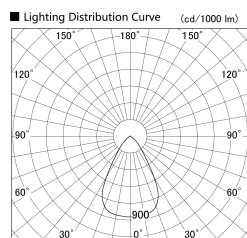

Item no. DD140-1550WB9040D

Series Name: cledy spark (deep cone)
(DD140-D)

Installation	Recessed mount
Type	cledy spark (deep cone) (DD140-D)
Fixture wattage	14W
Beam angle	63
Color Temp.	4000K
CRI	Ra>90
Luminous	1304 lm
Body	Die-cast aluminum alloy
Body finish	N/A
Trim finish	Black
Reflector finish	White
IP Rate	IP20
Light source	COB module
Input Voltage	AC220~240V
Dimming Type	Non-Dimmable
Certificate	CE,CCC
Cut Hole	100mm