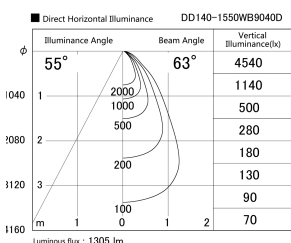

Item no. DD140-1550WB9040D

Series Name: cledy spark (deep cone)
(DD140-D)

Installation	Recessed mount
Type	cledy spark (deep cone) (DD140-D)
Fixture wattage	14W
Beam angle	63
Color Temp.	4000K
CRI	Ra>90
Luminous	1304 lm
Body	Die-cast aluminum alloy
Body finish	N/A
Trim finish	Black
Reflector finish	White
IP Rate	IP20
Light source	COB module
Input Voltage	AC220~240V
Dimming Type	Non-Dimmable
Certificate	CE,CCC
Cut Hole	100mm