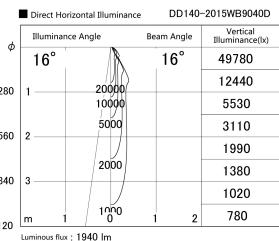

Item no. DD140-2015WB9040D

Series Name: cledy spark (deep cone)  
(DD140-D)

Installation	Recessed mount
Type	cledy spark (deep cone) (DD140-D)
Fixture wattage	21W
Beam angle	16
Color Temp.	4000K
CRI	Ra>90
Luminous	1938 lm
Body	Die-cast aluminum alloy
Body finish	N/A
Trim finish	Black
Reflector finish	White
IP Rate	IP20
Light source	COB module
Input Voltage	AC220~240V
Dimming Type	Non-Dimmable
Certificate	CE,CCC
Cut Hole	100mm