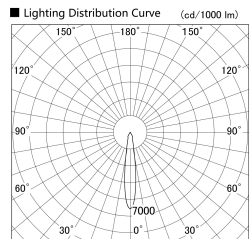

Item no. DD140-2015WB9040D

Series Name: cledy spark (deep cone)  
(DD140-D)

Installation	Recessed mount
Type	cledy spark (deep cone) (DD140-D)
Fixture wattage	21W
Beam angle	16
Color Temp.	4000K
CRI	Ra>90
Luminous	1938 lm
Body	Die-cast aluminum alloy
Body finish	N/A
Trim finish	Black
Reflector finish	White
IP Rate	IP20
Light source	COB module
Input Voltage	AC220~240V
Dimming Type	Non-Dimmable
Certificate	CE,CCC
Cut Hole	100mm