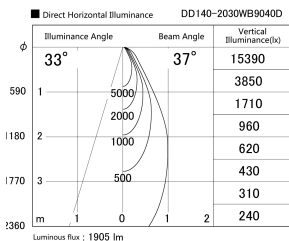

Item no. DD140-2030WB9040D

Series Name: cledy spark (deep cone)
(DD140-D)

Installation	Recessed mount
Type	cledy spark (deep cone) (DD140-D)
Fixture wattage	21W
Beam angle	37
Color Temp.	4000K
CRI	Ra>90
Luminous	1903 lm
Body	Die-cast aluminum alloy
Body finish	N/A
Trim finish	Black
Reflector finish	White
IP Rate	IP20
Light source	COB module
Input Voltage	AC220~240V
Dimming Type	Non-Dimmable
Certificate	CE,CCC
Cut Hole	100mm