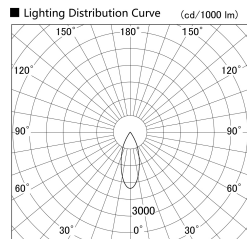

Item no. DD140-2030WB9040D

Series Name: cledy spark (deep cone)
(DD140-D)

Installation	Recessed mount
Type	cledy spark (deep cone) (DD140-D)
Fixture wattage	21W
Beam angle	37
Color Temp.	4000K
CRI	Ra>90
Luminous	1903 lm
Body	Die-cast aluminum alloy
Body finish	N/A
Trim finish	Black
Reflector finish	White
IP Rate	IP20
Light source	COB module
Input Voltage	AC220~240V
Dimming Type	Non-Dimmable
Certificate	CE,CCC
Cut Hole	100mm