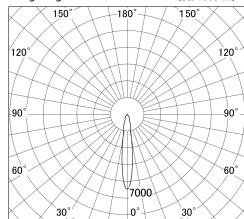

Installation	Recessed mount
Type	cledy spark (Normal Cone) Fixed downlight Φ125 (DD139)
Fixture wattage	14W
Beam angle	16
Color Temp.	2700K
CRI	Ra>90
Luminous	1525 lm
Body	Die-cast aluminum alloy
Body finish	N/A
Trim finish	White
Reflector finish	Mirror
IP Rate	IP20
Light source	COB module
Input Voltage	AC220~240V
Dimming Type	Non-Dimmable
Certificate	CE,CCC
Cut Hole	125mm

■ Lighting Distribution Curve (cd/1000 lm)