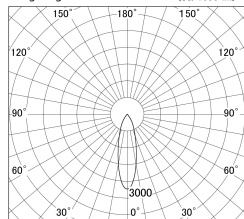

Installation	Recessed mount
Type	cledy spark (Normal Cone) Fixed downlight Φ125 (DD139)
Fixture wattage	14W
Beam angle	28
Color Temp.	2700K
CRI	Ra>90
Luminous	1430 lm
Body	Die-cast aluminum alloy
Body finish	N/A
Trim finish	White
Reflector finish	Mirror
IP Rate	IP20
Light source	COB module
Input Voltage	AC220~240V
Dimming Type	Non-Dimmable
Certificate	CE,CCC
Cut Hole	125mm

■ Lighting Distribution Curve (cd/1000 lm)