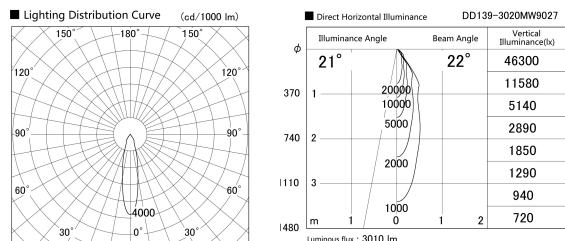

Item no. DD139-3020MW9027

Series Name: cledy spark (Normal Cone)
Fixed downlight Φ 125 (DD139)

Installation	Recessed mount
Type	cledy spark (Normal Cone) Fixed downlight Φ 125 (DD139)
Fixture wattage	28W
Beam angle	22
Color Temp.	2700K
CRI	Ra>90
Luminous	3009 lm
Body	Die-cast aluminum alloy
Body finish	N/A
Trim finish	White
Reflector finish	Mirror
IP Rate	IP20
Light source	COB module
Input Voltage	AC220~240V
Dimming Type	Non-Dimmable
Certificate	CE,CCC
Cut Hole	125mm