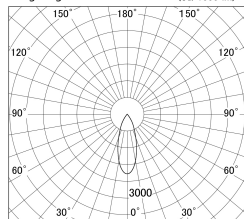

Installation	Recessed mount
Type	cledy spark (Normal Cone) Fixed downlight Φ125 (DD139)
Fixture wattage	21W
Beam angle	35
Color Temp.	3000K
CRI	Ra>90
Luminous	2044 lm
Body	Die-cast aluminum alloy
Body finish	N/A
Trim finish	White
Reflector finish	Mirror
IP Rate	IP20
Light source	COB module
Input Voltage	AC220~240V
Dimming Type	Non-Dimmable
Certificate	CE,CCC
Cut Hole	125mm

■ Lighting Distribution Curve (cd/1000 lm)