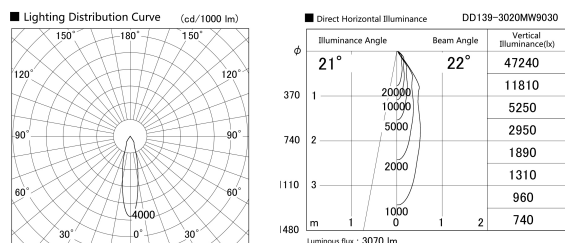

Item no. DD139-3020MW9030

Series Name: cledy spark (Normal Cone)
Fixed downlight Φ 125 (DD139)

Installation	Recessed mount
Type	cledy spark (Normal Cone) Fixed downlight Φ 125 (DD139)
Fixture wattage	28W
Beam angle	22
Color Temp.	3000K
CRI	Ra>90
Luminous	3070 lm
Body	Die-cast aluminum alloy
Body finish	N/A
Trim finish	White
Reflector finish	Mirror
IP Rate	IP20
Light source	COB module
Input Voltage	AC220~240V
Dimming Type	Non-Dimmable
Certificate	CE,CCC
Cut Hole	125mm