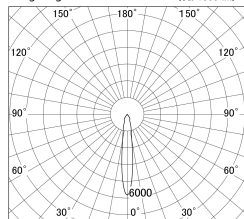

Installation	Recessed mount
Type	cledy spark (Normal Cone) Fixed downlight Φ125 (DD139)
Fixture wattage	24W
Beam angle	15
Color Temp.	3500K
CRI	Ra>90
Luminous	2466 lm
Body	Die-cast aluminum alloy
Body finish	N/A
Trim finish	White
Reflector finish	Mirror
IP Rate	IP20
Light source	COB module
Input Voltage	AC220~240V
Dimming Type	Non-Dimmable
Certificate	CE,CCC
Cut Hole	125mm

■ Lighting Distribution Curve (cd/1000 lm)