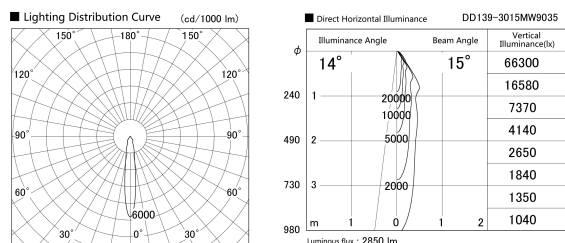

Item no. DD139-3015MW9035

Series Name: cledy spark (Normal Cone)
Fixed downlight Φ 125 (DD139)

Installation	Recessed mount
Type	cledy spark (Normal Cone) Fixed downlight Φ 125 (DD139)
Fixture wattage	28W
Beam angle	15
Color Temp.	3500K
CRI	Ra>90
Luminous	2850 lm
Body	Die-cast aluminum alloy
Body finish	N/A
Trim finish	White
Reflector finish	Mirror
IP Rate	IP20
Light source	COB module
Input Voltage	AC220~240V
Dimming Type	Non-Dimmable
Certificate	CE,CCC
Cut Hole	125mm