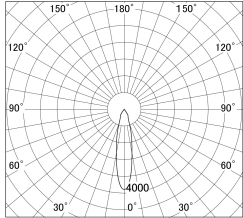

■ Lighting Distribution Curve (cd/1000 lm)