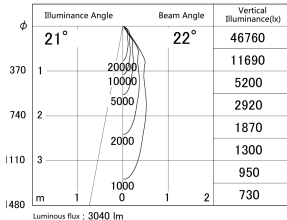

Item no. DD139-3020MW9035

Series Name: cledy spark (Normal Cone)
Fixed downlight Φ 125 (DD139)

■ Lighting Distribution Curve (cd/1000 lm)

Installation	Recessed mount
Type	cledy spark (Normal Cone) Fixed downlight Φ125 (DD139)
Fixture wattage	28W
Beam angle	22
Color Temp.	3500K
CRI	Ra>90
Luminous	3039 lm
Body	Die-cast aluminum alloy
Body finish	N/A
Trim finish	White
Reflector finish	Mirror
IP Rate	IP20
Light source	COB module
Input Voltage	AC220~240V
Dimming Type	Non-Dimmable
Certificate	CE,CCC
Cut Hole	125mm