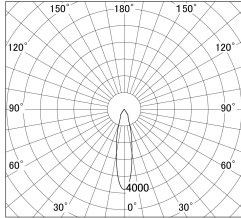

■ Lighting Distribution Curve (cd/1000 lm)