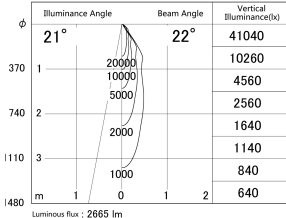

Item no. DD139-2520MW9040

Series Name: cledy spark (Normal Cone)
Fixed downlight Φ 125 (DD139)

■ Lighting Distribution Curve (cd/1000 lm)

Installation	Recessed mount
Type	cledy spark (Normal Cone) Fixed downlight Φ125 (DD139)
Fixture wattage	24W
Beam angle	22
Color Temp.	4000K
CRI	Ra>90
Luminous	2667 lm
Body	Die-cast aluminum alloy
Body finish	N/A
Trim finish	White
Reflector finish	Mirror
IP Rate	IP20
Light source	COB module
Input Voltage	AC220~240V
Dimming Type	Non-Dimmable
Certificate	CE,CCC
Cut Hole	125mm