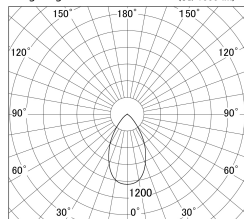

Installation	Recessed mount
Type	cledy spark (Normal Cone) Fixed downlight Φ125 (DD139)
Fixture wattage	24W
Beam angle	59
Color Temp.	4000K
CRI	Ra>90
Luminous	2465 lm
Body	Die-cast aluminum alloy
Body finish	N/A
Trim finish	White
Reflector finish	Mirror
IP Rate	IP20
Light source	COB module
Input Voltage	AC220~240V
Dimming Type	Non-Dimmable
Certificate	CE,CCC
Cut Hole	125mm

■ Lighting Distribution Curve (cd/1000 lm)