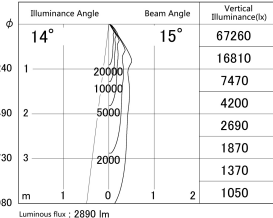

Item no. DD139-3015MW9040

Series Name: cledy spark (Normal Cone)
Fixed downlight Φ 125 (DD139)

■ Lighting Distribution Curve (cd/1000 lm)

Installation	Recessed mount
Type	cledy spark (Normal Cone) Fixed downlight Φ125 (DD139)
Fixture wattage	28W
Beam angle	15
Color Temp.	4000K
CRI	Ra>90
Luminous	2891 lm
Body	Die-cast aluminum alloy
Body finish	N/A
Trim finish	White
Reflector finish	Mirror
IP Rate	IP20
Light source	COB module
Input Voltage	AC220~240V
Dimming Type	Non-Dimmable
Certificate	CE,CCC
Cut Hole	125mm