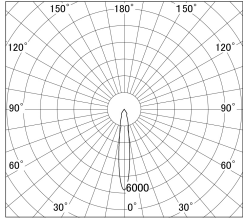

■ Lighting Distribution Curve (cd/1000 lm)