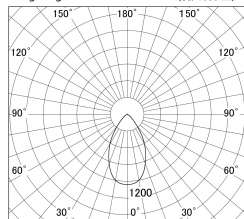

Installation	Recessed mount
Type	cledy spark (Normal Cone) Fixed downlight Φ125 (DD139)
Fixture wattage	21W
Beam angle	59
Color Temp.	2700K
CRI	Ra>90
Luminous	1934 lm
Body	Die-cast aluminum alloy
Body finish	N/A
Trim finish	Black
Reflector finish	Mirror
IP Rate	IP20
Light source	COB module
Input Voltage	AC220~240V
Dimming Type	Non-Dimmable
Certificate	CE,CCC
Cut Hole	125mm

■ Lighting Distribution Curve (cd/1000 lm)