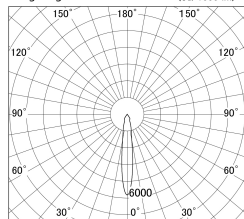

■ Lighting Distribution Curve (cd/1000 lm)