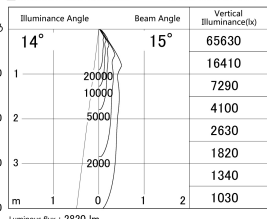

Item no. DD139-3015MB9027

Series Name: cledy spark (Normal Cone)
Fixed downlight Φ 125 (DD139)

■ Lighting Distribution Curve (cd/1000 lm)

Installation	Recessed mount
Type	cledy spark (Normal Cone) Fixed downlight Φ125 (DD139)
Fixture wattage	28W
Beam angle	15
Color Temp.	2700K
CRI	Ra>90
Luminous	2821 lm
Body	Die-cast aluminum alloy
Body finish	N/A
Trim finish	Black
Reflector finish	Mirror
IP Rate	IP20
Light source	COB module
Input Voltage	AC220~240V
Dimming Type	Non-Dimmable
Certificate	CE,CCC
Cut Hole	125mm