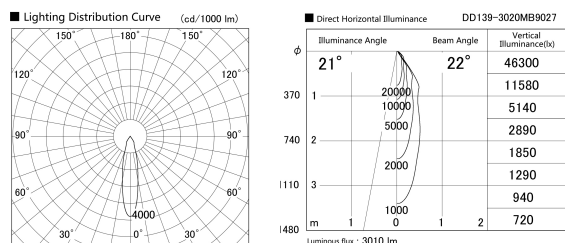

Item no. DD139-3020MB9027

Series Name: cledy spark (Normal Cone)
Fixed downlight Φ 125 (DD139)

Installation	Recessed mount
Type	cledy spark (Normal Cone) Fixed downlight Φ 125 (DD139)
Fixture wattage	28W
Beam angle	22
Color Temp.	2700K
CRI	Ra>90
Luminous	3009 lm
Body	Die-cast aluminum alloy
Body finish	N/A
Trim finish	Black
Reflector finish	Mirror
IP Rate	IP20
Light source	COB module
Input Voltage	AC220~240V
Dimming Type	Non-Dimmable
Certificate	CE,CCC
Cut Hole	125mm