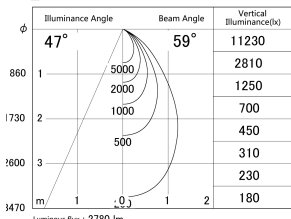

Item no. DD139-3050MB9027

Series Name: cledy spark (Normal Cone)
Fixed downlight Φ 125 (DD139)

■ Lighting Distribution Curve (cd/1000 lm)

Installation	Recessed mount
Type	cledy spark (Normal Cone) Fixed downlight Φ125 (DD139)
Fixture wattage	28W
Beam angle	59
Color Temp.	2700K
CRI	Ra>90
Luminous	2781 lm
Body	Die-cast aluminum alloy
Body finish	N/A
Trim finish	Black
Reflector finish	Mirror
IP Rate	IP20
Light source	COB module
Input Voltage	AC220~240V
Dimming Type	Non-Dimmable
Certificate	CE,CCC
Cut Hole	125mm