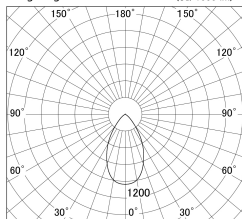

■ Lighting Distribution Curve (cd/1000 lm)