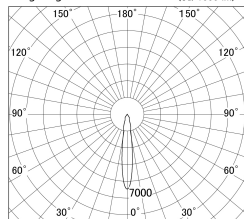

■ Lighting Distribution Curve (cd/1000 lm)