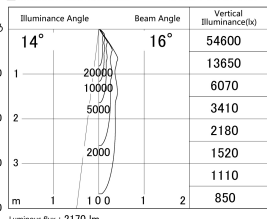

Item no. DD139-2015MB9030

Series Name: cledy spark (Normal Cone)
Fixed downlight Φ 125 (DD139)

■ Lighting Distribution Curve (cd/1000 lm)

Installation	Recessed mount
Type	cledy spark (Normal Cone) Fixed downlight Φ125 (DD139)
Fixture wattage	21W
Beam angle	16
Color Temp.	3000K
CRI	Ra>90
Luminous	2172 lm
Body	Die-cast aluminum alloy
Body finish	N/A
Trim finish	Black
Reflector finish	Mirror
IP Rate	IP20
Light source	COB module
Input Voltage	AC220~240V
Dimming Type	Non-Dimmable
Certificate	CE,CCC
Cut Hole	125mm