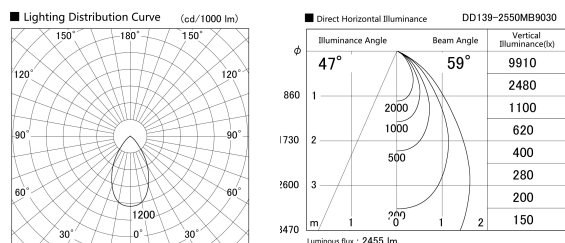

Item no. DD139-2550MB9030

Series Name: cledy spark (Normal Cone)
Fixed downlight Φ 125 (DD139)

Installation	Recessed mount
Type	cledy spark (Normal Cone) Fixed downlight Φ 125 (DD139)
Fixture wattage	24W
Beam angle	59
Color Temp.	3000K
CRI	Ra>90
Luminous	2455 lm
Body	Die-cast aluminum alloy
Body finish	N/A
Trim finish	Black
Reflector finish	Mirror
IP Rate	IP20
Light source	COB module
Input Voltage	AC220~240V
Dimming Type	Non-Dimmable
Certificate	CE,CCC
Cut Hole	125mm