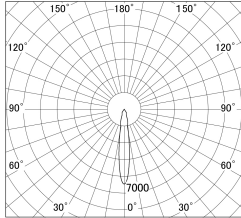

■ Lighting Distribution Curve (cd/1000 lm)