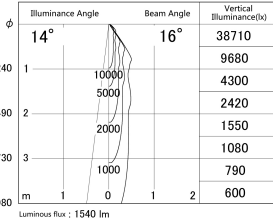

Item no. DD139-1515MB9035

Series Name: cledy spark (Normal Cone)
Fixed downlight Φ 125 (DD139)

■ Lighting Distribution Curve (cd/1000 lm)

Installation	Recessed mount
Type	cledy spark (Normal Cone) Fixed downlight Φ125 (DD139)
Fixture wattage	14W
Beam angle	16
Color Temp.	3500K
CRI	Ra>90
Luminous	1540 lm
Body	Die-cast aluminum alloy
Body finish	N/A
Trim finish	Black
Reflector finish	Mirror
IP Rate	IP20
Light source	COB module
Input Voltage	AC220~240V
Dimming Type	Non-Dimmable
Certificate	CE,CCC
Cut Hole	125mm