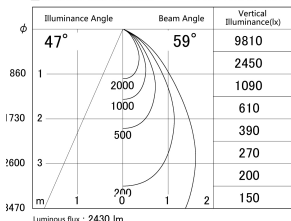

Item no. DD139-2550MB9035

Series Name: cledy spark (Normal Cone)
Fixed downlight Φ 125 (DD139)

■ Lighting Distribution Curve (cd/1000 lm)

Installation	Recessed mount
Type	cledy spark (Normal Cone) Fixed downlight Φ125 (DD139)
Fixture wattage	24W
Beam angle	59
Color Temp.	3500K
CRI	Ra>90
Luminous	2430 lm
Body	Die-cast aluminum alloy
Body finish	N/A
Trim finish	Black
Reflector finish	Mirror
IP Rate	IP20
Light source	COB module
Input Voltage	AC220~240V
Dimming Type	Non-Dimmable
Certificate	CE,CCC
Cut Hole	125mm