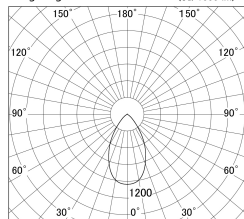

■ Lighting Distribution Curve (cd/1000 lm)