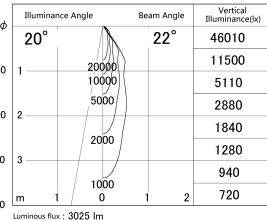

Installation	Recessed mount
Type	cledy spark (Normal Cone) Fixed downlight Φ125 (DD139)
Fixture wattage	28W
Beam angle	22
Color Temp.	2700K
CRI	Ra>90
Luminous	3026 lm
Body	Die-cast aluminum alloy
Body finish	N/A
Trim finish	White
Reflector finish	Dark Mirror
IP Rate	IP20
Light source	COB module
Input Voltage	AC220~240V
Dimming Type	Non-Dimmable
Certificate	CE,CCC
Cut Hole	125mm