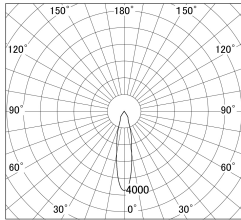

■ Lighting Distribution Curve (cd/1000 lm)

Installation	Recessed mount
Type	cledy spark (Normal Cone) Fixed downlight Φ125 (DD139)
Fixture wattage	28W
Beam angle	22
Color Temp.	2700K
CRI	Ra>90
Luminous	3026 lm
Body	Die-cast aluminum alloy
Body finish	N/A
Trim finish	White
Reflector finish	Dark Mirror
IP Rate	IP20
Light source	COB module
Input Voltage	AC220~240V
Dimming Type	Non-Dimmable
Certificate	CE,CCC
Cut Hole	125mm