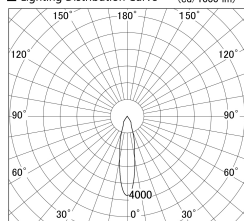

■ Lighting Distribution Curve (cd/1000 lm)

Installation	Recessed mount
Type	cledy spark (Normal Cone) Fixed downlight Φ125 (DD139)
Fixture wattage	24W
Beam angle	22
Color Temp.	3000K
CRI	Ra>90
Luminous	2671 lm
Body	Die-cast aluminum alloy
Body finish	N/A
Trim finish	White
Reflector finish	Dark Mirror
IP Rate	IP20
Light source	COB module
Input Voltage	AC220~240V
Dimming Type	Non-Dimmable
Certificate	CE,CCC
Cut Hole	125mm