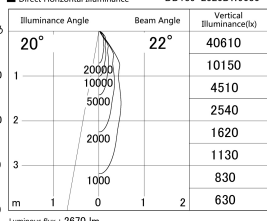

Installation	Recessed mount
Type	cledy spark (Normal Cone) Fixed downlight Φ125 (DD139)
Fixture wattage	24W
Beam angle	22
Color Temp.	3000K
CRI	Ra>90
Luminous	2671 lm
Body	Die-cast aluminum alloy
Body finish	N/A
Trim finish	White
Reflector finish	Dark Mirror
IP Rate	IP20
Light source	COB module
Input Voltage	AC220~240V
Dimming Type	Non-Dimmable
Certificate	CE,CCC
Cut Hole	125mm