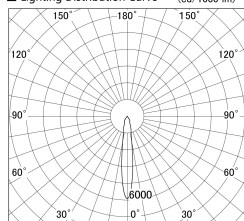

■ Lighting Distribution Curve (cd/1000 lm)

Installation	Recessed mount
Type	cledy spark (Normal Cone) Fixed downlight Φ125 (DD139)
Fixture wattage	24W
Beam angle	15
Color Temp.	4000K
CRI	Ra>90
Luminous	2546 lm
Body	Die-cast aluminum alloy
Body finish	N/A
Trim finish	White
Reflector finish	Dark Mirror
IP Rate	IP20
Light source	COB module
Input Voltage	AC220~240V
Dimming Type	Non-Dimmable
Certificate	CE,CCC
Cut Hole	125mm