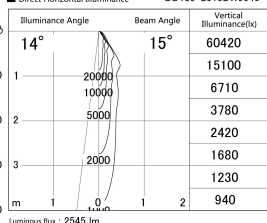

Installation	Recessed mount
Type	cledy spark (Normal Cone) Fixed downlight Φ125 (DD139)
Fixture wattage	24W
Beam angle	15
Color Temp.	4000K
CRI	Ra>90
Luminous	2546 lm
Body	Die-cast aluminum alloy
Body finish	N/A
Trim finish	White
Reflector finish	Dark Mirror
IP Rate	IP20
Light source	COB module
Input Voltage	AC220~240V
Dimming Type	Non-Dimmable
Certificate	CE,CCC
Cut Hole	125mm