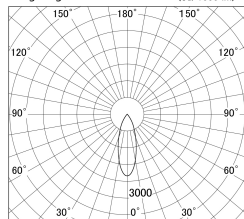

■ Lighting Distribution Curve (cd/1000 lm)

Installation	Recessed mount
Type	cledy spark (Normal Cone) Fixed downlight Φ125 (DD139)
Fixture wattage	24W
Beam angle	34
Color Temp.	2700K
CRI	Ra>90
Luminous	2457 lm
Body	Die-cast aluminum alloy
Body finish	N/A
Trim finish	Black
Reflector finish	Dark Mirror
IP Rate	IP20
Light source	COB module
Input Voltage	AC220~240V
Dimming Type	Non-Dimmable
Certificate	CE,CCC
Cut Hole	125mm