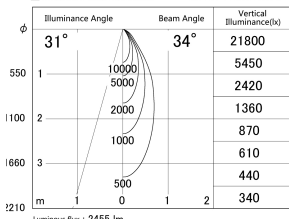

Installation	Recessed mount
Type	cledy spark (Normal Cone) Fixed downlight Φ125 (DD139)
Fixture wattage	24W
Beam angle	34
Color Temp.	2700K
CRI	Ra>90
Luminous	2457 lm
Body	Die-cast aluminum alloy
Body finish	N/A
Trim finish	Black
Reflector finish	Dark Mirror
IP Rate	IP20
Light source	COB module
Input Voltage	AC220~240V
Dimming Type	Non-Dimmable
Certificate	CE,CCC
Cut Hole	125mm