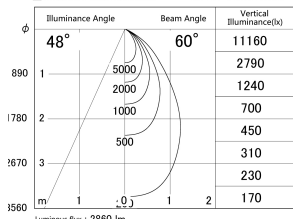

Installation	Recessed mount
Type	cledy spark (Normal Cone) Fixed downlight Φ125 (DD139)
Fixture wattage	28W
Beam angle	60
Color Temp.	3000K
CRI	Ra>90
Luminous	2858 lm
Body	Die-cast aluminum alloy
Body finish	N/A
Trim finish	Black
Reflector finish	Dark Mirror
IP Rate	IP20
Light source	COB module
Input Voltage	AC220~240V
Dimming Type	Non-Dimmable
Certificate	CE,CCC
Cut Hole	125mm