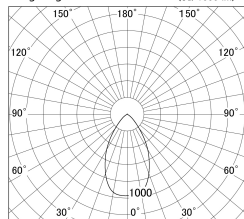

■ Lighting Distribution Curve (cd/1000 lm)

Installation	Recessed mount
Type	cledy spark (Normal Cone) Fixed downlight Φ125 (DD139)
Fixture wattage	28W
Beam angle	60
Color Temp.	3000K
CRI	Ra>90
Luminous	2858 lm
Body	Die-cast aluminum alloy
Body finish	N/A
Trim finish	Black
Reflector finish	Dark Mirror
IP Rate	IP20
Light source	COB module
Input Voltage	AC220~240V
Dimming Type	Non-Dimmable
Certificate	CE,CCC
Cut Hole	125mm