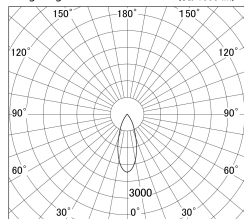

■ Lighting Distribution Curve (cd/1000 lm)

Installation	Recessed mount
Type	cledy spark (Normal Cone) Fixed downlight Φ125 (DD139)
Fixture wattage	21W
Beam angle	36
Color Temp.	4000K
CRI	Ra>90
Luminous	2080 lm
Body	Die-cast aluminum alloy
Body finish	N/A
Trim finish	Black
Reflector finish	Dark Mirror
IP Rate	IP20
Light source	COB module
Input Voltage	AC220~240V
Dimming Type	Non-Dimmable
Certificate	CE,CCC
Cut Hole	125mm