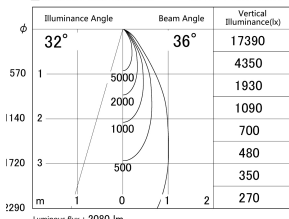

Installation	Recessed mount
Type	cledy spark (Normal Cone) Fixed downlight Φ125 (DD139)
Fixture wattage	21W
Beam angle	36
Color Temp.	4000K
CRI	Ra>90
Luminous	2080 lm
Body	Die-cast aluminum alloy
Body finish	N/A
Trim finish	Black
Reflector finish	Dark Mirror
IP Rate	IP20
Light source	COB module
Input Voltage	AC220~240V
Dimming Type	Non-Dimmable
Certificate	CE,CCC
Cut Hole	125mm