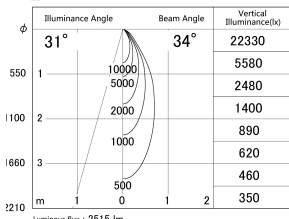

Installation	Recessed mount
Type	cledy spark (Normal Cone) Fixed downlight Φ125 (DD139)
Fixture wattage	24W
Beam angle	34
Color Temp.	4000K
CRI	Ra>90
Luminous	2517 lm
Body	Die-cast aluminum alloy
Body finish	N/A
Trim finish	Black
Reflector finish	Dark Mirror
IP Rate	IP20
Light source	COB module
Input Voltage	AC220~240V
Dimming Type	Non-Dimmable
Certificate	CE,CCC
Cut Hole	125mm