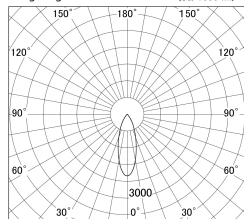

■ Lighting Distribution Curve (cd/1000 lm)

Installation	Recessed mount
Type	cledy spark (Normal Cone) Fixed downlight Φ125 (DD139)
Fixture wattage	24W
Beam angle	34
Color Temp.	4000K
CRI	Ra>90
Luminous	2517 lm
Body	Die-cast aluminum alloy
Body finish	N/A
Trim finish	Black
Reflector finish	Dark Mirror
IP Rate	IP20
Light source	COB module
Input Voltage	AC220~240V
Dimming Type	Non-Dimmable
Certificate	CE,CCC
Cut Hole	125mm