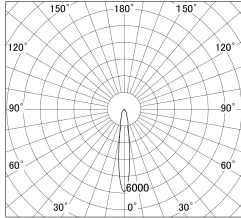

■ Lighting Distribution Curve (cd/1000 lm)

Installation	Recessed mount
Type	cledy spark (Normal Cone) Fixed downlight Φ125 (DD139)
Fixture wattage	28W
Beam angle	15
Color Temp.	4000K
CRI	Ra>90
Luminous	2944 lm
Body	Die-cast aluminum alloy
Body finish	N/A
Trim finish	Black
Reflector finish	Dark Mirror
IP Rate	IP20
Light source	COB module
Input Voltage	AC220~240V
Dimming Type	Non-Dimmable
Certificate	CE,CCC
Cut Hole	125mm