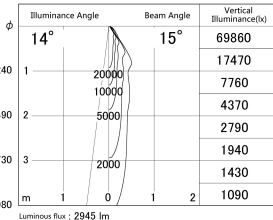

Installation	Recessed mount
Type	cledy spark (Normal Cone) Fixed downlight Φ125 (DD139)
Fixture wattage	28W
Beam angle	15
Color Temp.	4000K
CRI	Ra>90
Luminous	2944 lm
Body	Die-cast aluminum alloy
Body finish	N/A
Trim finish	Black
Reflector finish	Dark Mirror
IP Rate	IP20
Light source	COB module
Input Voltage	AC220~240V
Dimming Type	Non-Dimmable
Certificate	CE,CCC
Cut Hole	125mm