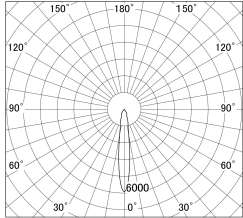

■ Lighting Distribution Curve (cd/1000 lm)

Installation	Recessed mount
Type	cledy spark (Normal Cone) Fixed downlight Φ125 (DD139)
Fixture wattage	28W
Beam angle	15
Color Temp.	4000K
CRI	Ra>90
Luminous	2944 lm
Body	Die-cast aluminum alloy
Body finish	N/A
Trim finish	Black
Reflector finish	Dark Mirror
IP Rate	IP20
Light source	COB module
Input Voltage	AC220~240V
Dimming Type	Non-Dimmable
Certificate	CE,CCC
Cut Hole	125mm