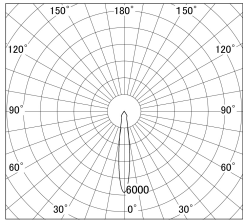

■ Lighting Distribution Curve (cd/1000 lm)