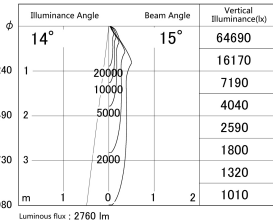

Item no. DD139-3015WW9027

Series Name: cledy spark (Normal Cone)
Fixed downlight Φ 125 (DD139)

■ Lighting Distribution Curve (cd/1000 lm)

Installation	Recessed mount
Type	cledy spark (Normal Cone) Fixed downlight Φ125 (DD139)
Fixture wattage	28W
Beam angle	15
Color Temp.	2700K
CRI	Ra>90
Luminous	2762 lm
Body	Die-cast aluminum alloy
Body finish	N/A
Trim finish	White
Reflector finish	White
IP Rate	IP20
Light source	COB module
Input Voltage	AC220~240V
Dimming Type	Non-Dimmable
Certificate	CE,CCC
Cut Hole	125mm