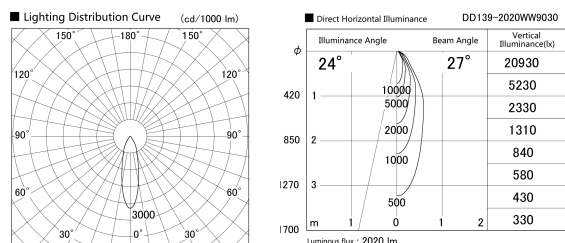

Item no. DD139-2020WW9030

Series Name: cledy spark (Normal Cone)
Fixed downlight Φ 125 (DD139)

Installation	Recessed mount
Type	cledy spark (Normal Cone) Fixed downlight Φ 125 (DD139)
Fixture wattage	21W
Beam angle	27
Color Temp.	3000K
CRI	Ra>90
Luminous	2018 lm
Body	Die-cast aluminum alloy
Body finish	N/A
Trim finish	White
Reflector finish	White
IP Rate	IP20
Light source	COB module
Input Voltage	AC220~240V
Dimming Type	Non-Dimmable
Certificate	CE,CCC
Cut Hole	125mm