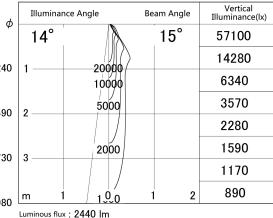

Item no. DD139-2515WW9030

Series Name: cledy spark (Normal Cone)
Fixed downlight Φ 125 (DD139)

■ Lighting Distribution Curve (cd/1000 lm)

Installation	Recessed mount
Type	cledy spark (Normal Cone) Fixed downlight Φ125 (DD139)
Fixture wattage	24W
Beam angle	15
Color Temp.	3000K
CRI	Ra>90
Luminous	2438 lm
Body	Die-cast aluminum alloy
Body finish	N/A
Trim finish	White
Reflector finish	White
IP Rate	IP20
Light source	COB module
Input Voltage	AC220~240V
Dimming Type	Non-Dimmable
Certificate	CE,CCC
Cut Hole	125mm