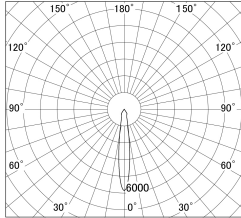

■ Lighting Distribution Curve (cd/1000 lm)