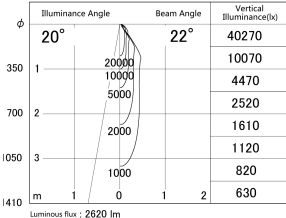

Item no. DD139-2520WW9030

Series Name: cledy spark (Normal Cone)
Fixed downlight Φ 125 (DD139)

■ Lighting Distribution Curve (cd/1000 lm)

Installation	Recessed mount
Type	cledy spark (Normal Cone) Fixed downlight Φ125 (DD139)
Fixture wattage	24W
Beam angle	22
Color Temp.	3000K
CRI	Ra>90
Luminous	2619 lm
Body	Die-cast aluminum alloy
Body finish	N/A
Trim finish	White
Reflector finish	White
IP Rate	IP20
Light source	COB module
Input Voltage	AC220~240V
Dimming Type	Non-Dimmable
Certificate	CE,CCC
Cut Hole	125mm