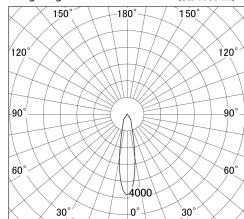

Installation	Recessed mount
Type	cledy spark (Normal Cone) Fixed downlight Φ125 (DD139)
Fixture wattage	24W
Beam angle	22
Color Temp.	3000K
CRI	Ra>90
Luminous	2619 lm
Body	Die-cast aluminum alloy
Body finish	N/A
Trim finish	White
Reflector finish	White
IP Rate	IP20
Light source	COB module
Input Voltage	AC220~240V
Dimming Type	Non-Dimmable
Certificate	CE,CCC
Cut Hole	125mm

■ Lighting Distribution Curve (cd/1000 lm)