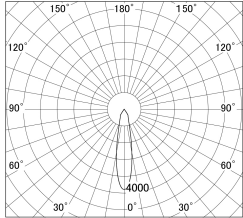

■ Lighting Distribution Curve (cd/1000 lm)