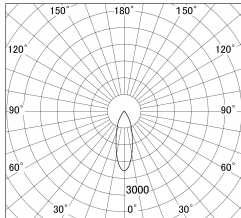

■ Lighting Distribution Curve (cd/1000 lm)