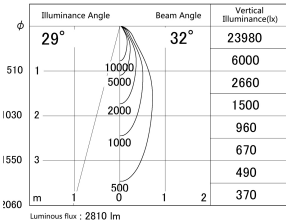

Item no. DD139-3030WW9035

Series Name: cledy spark (Normal Cone)
Fixed downlight Φ 125 (DD139)

■ Lighting Distribution Curve (cd/1000 lm)

Installation	Recessed mount
Type	cledy spark (Normal Cone) Fixed downlight Φ125 (DD139)
Fixture wattage	28W
Beam angle	32
Color Temp.	3500K
CRI	Ra>90
Luminous	2808 lm
Body	Die-cast aluminum alloy
Body finish	N/A
Trim finish	White
Reflector finish	White
IP Rate	IP20
Light source	COB module
Input Voltage	AC220~240V
Dimming Type	Non-Dimmable
Certificate	CE,CCC
Cut Hole	125mm