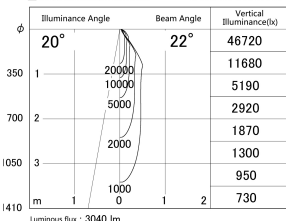

Item no. DD139-3020WW9040

Series Name: cledy spark (Normal Cone)
Fixed downlight Φ 125 (DD139)

■ Lighting Distribution Curve (cd/1000 lm)

Installation	Recessed mount
Type	cledy spark (Normal Cone) Fixed downlight Φ125 (DD139)
Fixture wattage	28W
Beam angle	22
Color Temp.	4000K
CRI	Ra>90
Luminous	3039 lm
Body	Die-cast aluminum alloy
Body finish	N/A
Trim finish	White
Reflector finish	White
IP Rate	IP20
Light source	COB module
Input Voltage	AC220~240V
Dimming Type	Non-Dimmable
Certificate	CE,CCC
Cut Hole	125mm