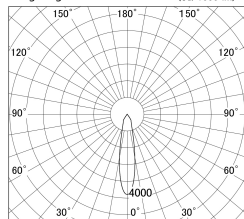

■ Lighting Distribution Curve (cd/1000 lm)