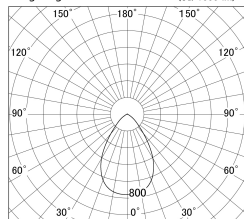

Installation	Recessed mount
Type	cledy spark (Normal Cone) Fixed downlight Φ125 (DD139)
Fixture wattage	28W
Beam angle	68
Color Temp.	4000K
CRI	Ra>90
Luminous	2768 lm
Body	Die-cast aluminum alloy
Body finish	N/A
Trim finish	White
Reflector finish	White
IP Rate	IP20
Light source	COB module
Input Voltage	AC220~240V
Dimming Type	Non-Dimmable
Certificate	CE,CCC
Cut Hole	125mm

■ Lighting Distribution Curve (cd/1000 lm)