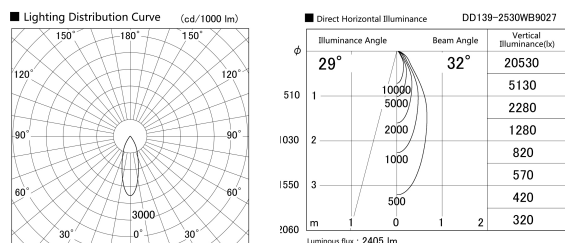

Item no. DD139-2530WB9027

Series Name: cledy spark (Normal Cone)
Fixed downlight Φ 125 (DD139)

Installation	Recessed mount
Type	cledy spark (Normal Cone) Fixed downlight Φ 125 (DD139)
Fixture wattage	24W
Beam angle	32
Color Temp.	2700K
CRI	Ra>90
Luminous	2404 lm
Body	Die-cast aluminum alloy
Body finish	N/A
Trim finish	Black
Reflector finish	White
IP Rate	IP20
Light source	COB module
Input Voltage	AC220~240V
Dimming Type	Non-Dimmable
Certificate	CE,CCC
Cut Hole	125mm