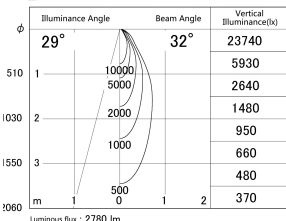

Item no. DD139-3030WB9027

Series Name: cledy spark (Normal Cone)
Fixed downlight Φ 125 (DD139)

■ Lighting Distribution Curve (cd/1000 lm)

Installation	Recessed mount
Type	cledy spark (Normal Cone) Fixed downlight Φ125 (DD139)
Fixture wattage	28W
Beam angle	32
Color Temp.	2700K
CRI	Ra>90
Luminous	2779 lm
Body	Die-cast aluminum alloy
Body finish	N/A
Trim finish	Black
Reflector finish	White
IP Rate	IP20
Light source	COB module
Input Voltage	AC220~240V
Dimming Type	Non-Dimmable
Certificate	CE,CCC
Cut Hole	125mm