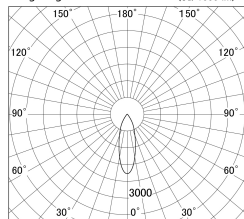

■ Lighting Distribution Curve (cd/1000 lm)