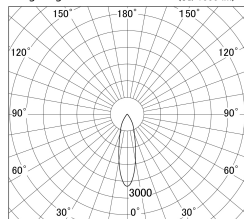

■ Lighting Distribution Curve (cd/1000 lm)