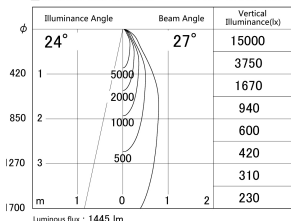

Item no. DD139-1520WB9030

Series Name: cledy spark (Normal Cone)
Fixed downlight Φ 125 (DD139)

■ Lighting Distribution Curve (cd/1000 lm)

Installation	Recessed mount
Type	cledy spark (Normal Cone) Fixed downlight Φ125 (DD139)
Fixture wattage	14W
Beam angle	27
Color Temp.	3000K
CRI	Ra>90
Luminous	1446 lm
Body	Die-cast aluminum alloy
Body finish	N/A
Trim finish	Black
Reflector finish	White
IP Rate	IP20
Light source	COB module
Input Voltage	AC220~240V
Dimming Type	Non-Dimmable
Certificate	CE,CCC
Cut Hole	125mm