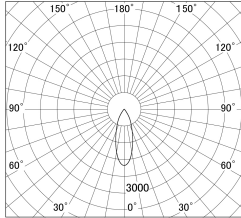

■ Lighting Distribution Curve (cd/1000 lm)