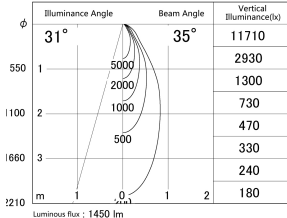

Item no. DD139-1530WB9030

Series Name: cledy spark (Normal Cone)
Fixed downlight Φ 125 (DD139)

■ Lighting Distribution Curve (cd/1000 lm)

Installation	Recessed mount
Type	cledy spark (Normal Cone) Fixed downlight Φ125 (DD139)
Fixture wattage	14W
Beam angle	35
Color Temp.	3000K
CRI	Ra>90
Luminous	1450 lm
Body	Die-cast aluminum alloy
Body finish	N/A
Trim finish	Black
Reflector finish	White
IP Rate	IP20
Light source	COB module
Input Voltage	AC220~240V
Dimming Type	Non-Dimmable
Certificate	CE,CCC
Cut Hole	125mm