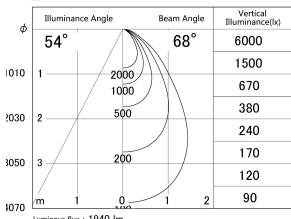

Item no. DD139-2050WB9030

Series Name: cledy spark (Normal Cone)
Fixed downlight Φ 125 (DD139)

■ Lighting Distribution Curve (cd/1000 lm)

Installation	Recessed mount
Type	cledy spark (Normal Cone) Fixed downlight Φ125 (DD139)
Fixture wattage	21W
Beam angle	68
Color Temp.	3000K
CRI	Ra>90
Luminous	1938 lm
Body	Die-cast aluminum alloy
Body finish	N/A
Trim finish	Black
Reflector finish	White
IP Rate	IP20
Light source	COB module
Input Voltage	AC220~240V
Dimming Type	Non-Dimmable
Certificate	CE,CCC
Cut Hole	125mm