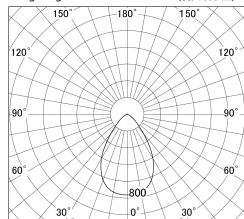

■ Lighting Distribution Curve (cd/1000 lm)