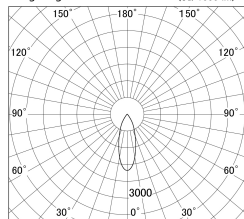

■ Lighting Distribution Curve (cd/1000 lm)