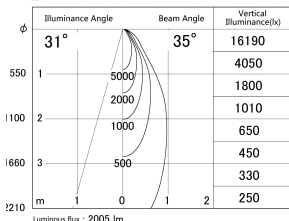

Item no. DD139-2030WB9035

Series Name: cledy spark (Normal Cone)
Fixed downlight Φ 125 (DD139)

■ Lighting Distribution Curve (cd/1000 lm)

Installation	Recessed mount
Type	cledy spark (Normal Cone) Fixed downlight Φ125 (DD139)
Fixture wattage	21W
Beam angle	35
Color Temp.	3500K
CRI	Ra>90
Luminous	2004 lm
Body	Die-cast aluminum alloy
Body finish	N/A
Trim finish	Black
Reflector finish	White
IP Rate	IP20
Light source	COB module
Input Voltage	AC220~240V
Dimming Type	Non-Dimmable
Certificate	CE,CCC
Cut Hole	125mm