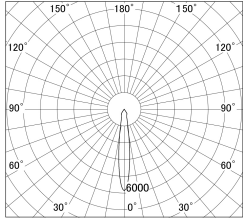

■ Lighting Distribution Curve (cd/1000 lm)