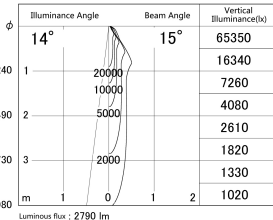

Item no. DD139-3015WB9035

Series Name: cledy spark (Normal Cone)
Fixed downlight Φ 125 (DD139)

■ Lighting Distribution Curve (cd/1000 lm)

Installation	Recessed mount
Type	cledy spark (Normal Cone) Fixed downlight Φ125 (DD139)
Fixture wattage	28W
Beam angle	15
Color Temp.	3500K
CRI	Ra>90
Luminous	2790 lm
Body	Die-cast aluminum alloy
Body finish	N/A
Trim finish	Black
Reflector finish	White
IP Rate	IP20
Light source	COB module
Input Voltage	AC220~240V
Dimming Type	Non-Dimmable
Certificate	CE,CCC
Cut Hole	125mm